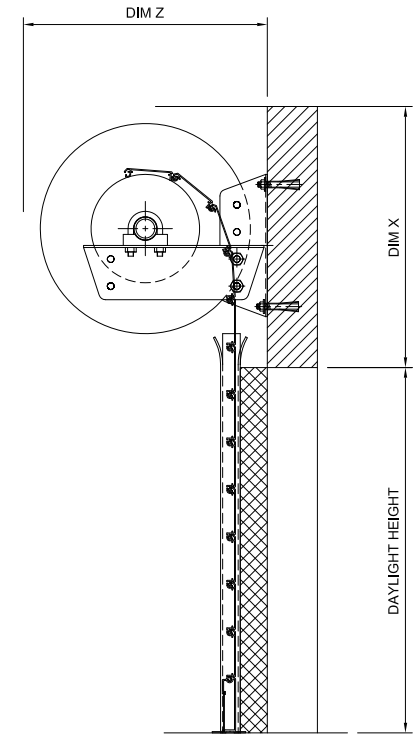

DOOR HEIGHT (m)	HEADROOM (DIM X)	INSIDE PROJECTION BARREL (DIM Z)	GUIDE PACKER SIZE (DIM W)
0 - 1.25	345mm	315mm	0
1.25 - 2.0	375mm	350mm	0
2.0 - 3.0	395mm	360mm	40mm

NON DRIVE END

We reserve the right to alter specification without notice and without incurring obligation

ISS.	DATE	BY
------	------	----

STANDARD ALUMINIUM ROLLER SHUTTER  
SPRING BALANCED - GENERAL ARRANGEMENT

MATERIAL - FINISH	CODE No.	SCALE	DRG No.	ISS.
		TS	08.03.13	
		APPVD.	AS_SB	A