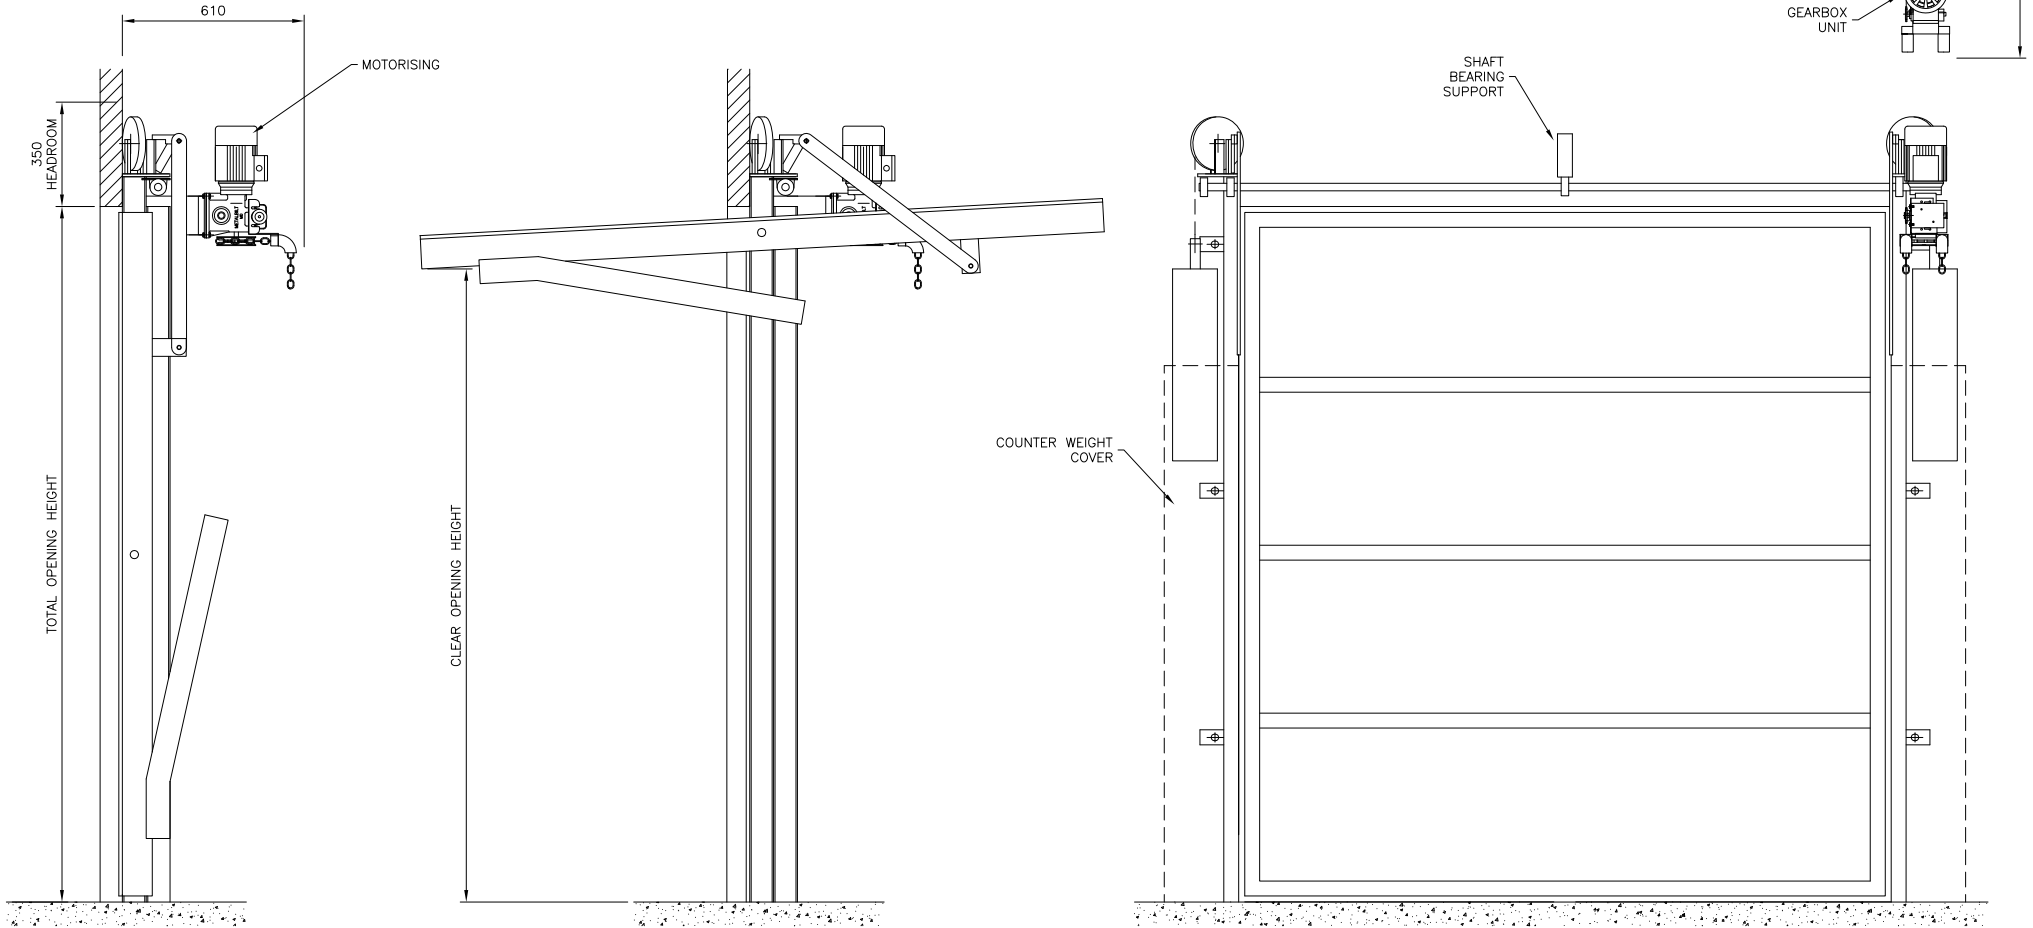

SECTION THROUGH DOOR

We reserve the right to alter specification without notice and without incurring obligation

RENLITA VERTICAL LIFTING DOOR
SINGLE LEAF - MOTORISED - SINGLE COUNTERWEIGHT

ISS.	DATE	BY	MATERIAL - FINISH	CODE No.	SCALE	DRG No.	ISS.	
				APPVD.	TS			07.06.13
							VLD_SINGLE_SCW	A