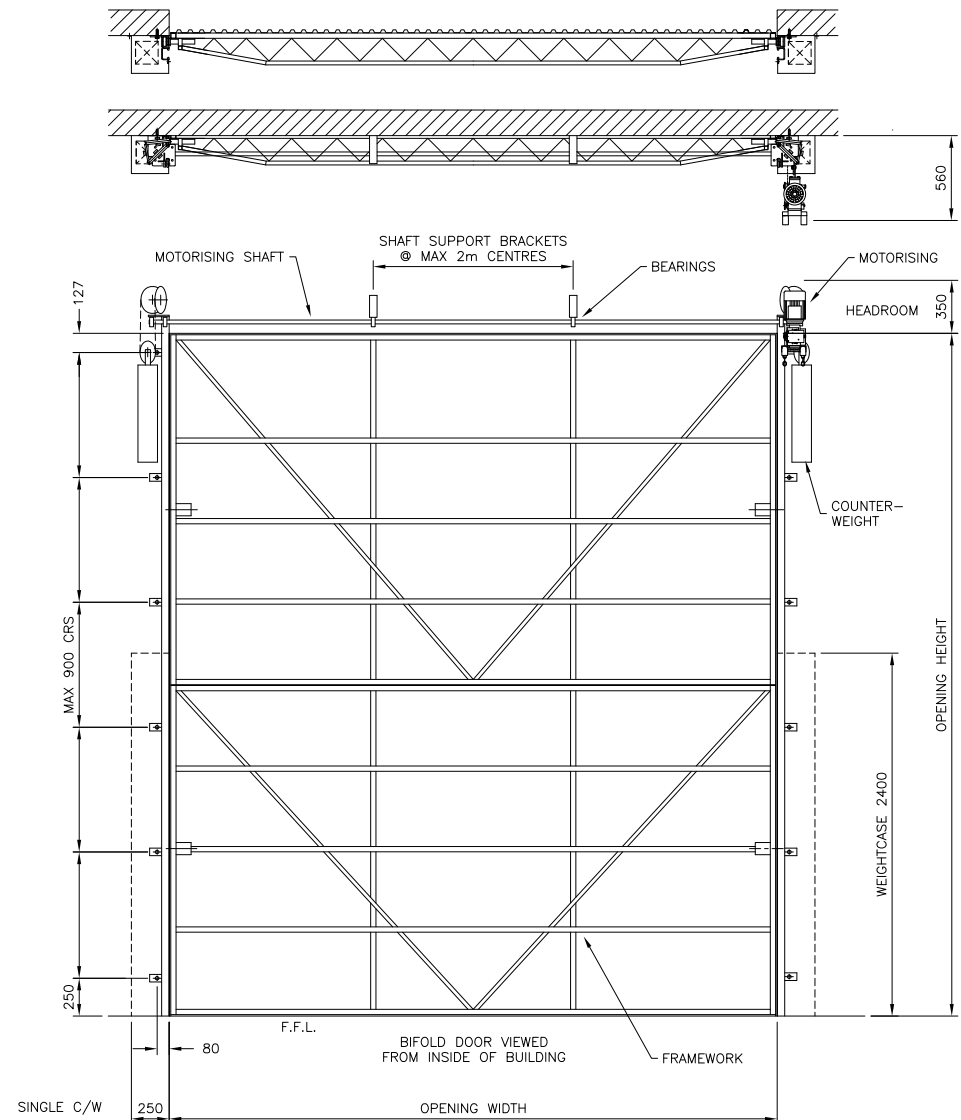

**SECTION THROUGH DOOR**

We reserve the right to alter specification without notice and without incurring obligation

RENLITA VERTICAL LIFTING DOOR  
BIFOLDING - MOTORISED - SINGLE COUNTERWEIGHTS

MATERIAL - FINISH			CODE No.	SCALE	1:50	DRG No.	ISS.
ISS.	DATE	BY		DRAWN	TS	07.06.13	
				APPVD.			
						VLD_BIFOLD_SCW	A