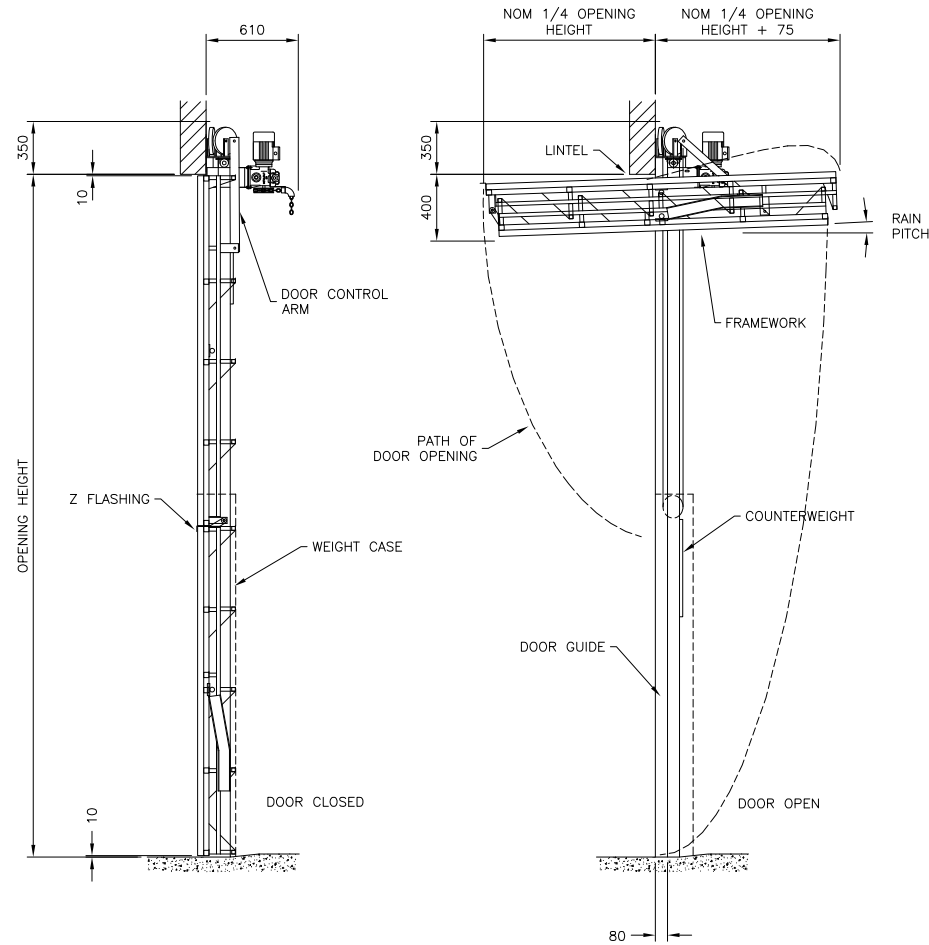

**SECTION THROUGH DOOR**

We reserve the right to alter specification without notice and without incurring obligation

RENLITA VERTICAL LIFTING DOOR  
BIFOLDING - MOTORISED - SINGLE COUNTERWEIGHTS

MATERIAL - FINISH			CODE No.	SCALE	1:50	DRG No.	ISS.
ISS.	DATE	BY		DRAWN	TS	07.06.13	
				APPVD.			
						VLD_BIFOLD_SCW	A