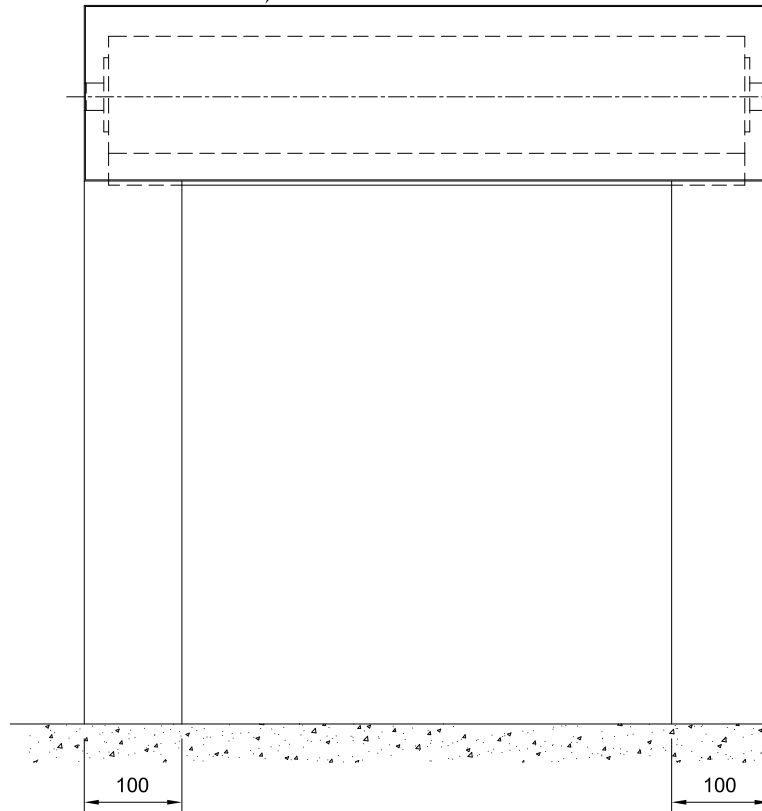

HEADBOX FIXED DIRECTLY TO WALL
OR OVERHEAD STRUCTURE AT
MAX 1200mm CENTRES

SECTION THROUGH HEAD BOX

FC240 FIRE CURTAIN – UP TO 4 HOURS
GENERAL ARRANGEMENT SINGLE CURTAIN – UP TO 6m WIDE

			MATERIAL – FINISH	CODE No.	SCALE	:	DRG No.	ISS.
B	15.07.13	TS			DRAWN	TS	13.06.13	
ISS.	DATE	BY			APPVD.			

BLE FC240-1 B