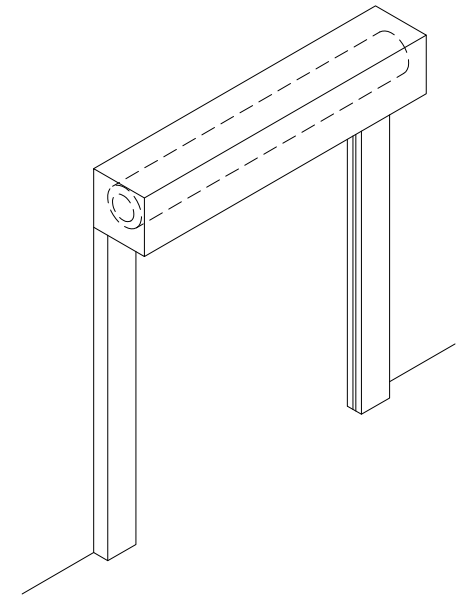

HEADBOX FIXED DIRECTLY TO WALL
OR OVERHEAD STRUCTURE AT
MAX 1200mm CENTRES

SECTION THROUGH HEAD BOX

FC240 FIRE CURTAIN – UP TO 4 HOURS
GENERAL ARRANGEMENT SINGLE CURTAIN – UP TO 6m WIDE

			MATERIAL – FINISH	CODE No.	SCALE	:	DRG No.	ISS.
B	15.07.13	TS			DRAWN	TS	13.06.13	
ISS.	DATE	BY			APPVD.			