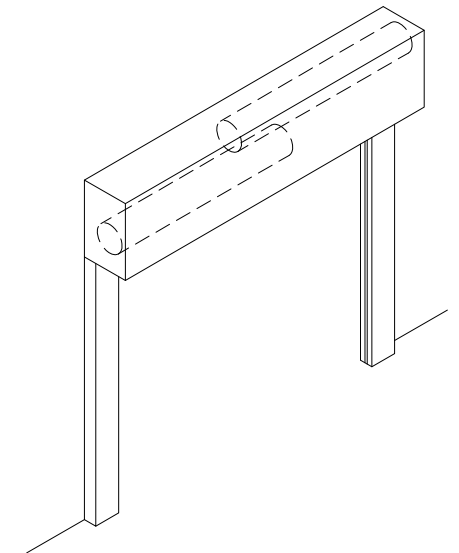

HEADBOX FIXED DIRECTLY TO WALL
OR OVERHEAD STRUCTURE AT
MAX 1200mm CENTRES

SECTION THROUGH HEAD BOX

FC240 FIRE CURTAIN – UP TO 4 HOURS
GENERAL ARRANGEMENT DOUBLE CURTAIN – OVER 6m WIDE

MATERIAL – FINISH			CODE No.	SCALE	:	DRG No.	ISS.
ISS.	DATE	BY		DRAWN	P.P.B.	12.07.13	BLE FC240-2 A
				APPVD.			