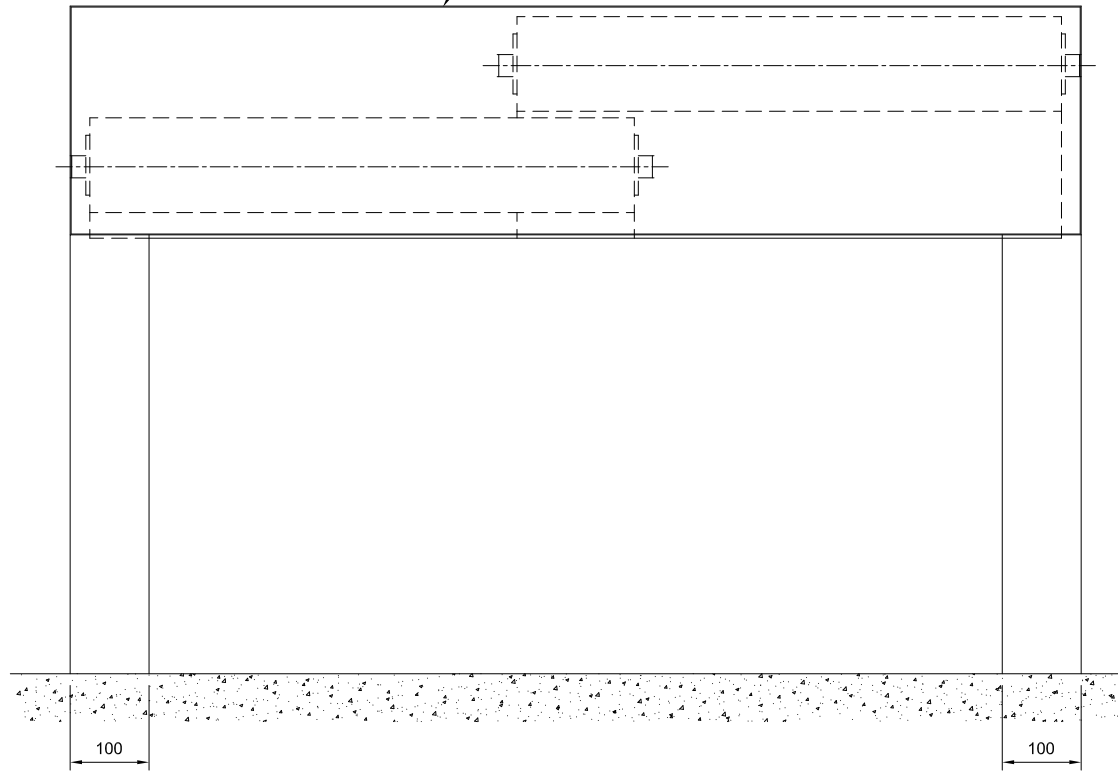

HEADBOX FIXED DIRECTLY TO WALL
OR OVERHEAD STRUCTURE AT
MAX 1200mm CENTRES

SECTION THROUGH HEAD BOX

FC240 FIRE CURTAIN – UP TO 4 HOURS
GENERAL ARRANGEMENT DOUBLE CURTAIN – OVER 6m WIDE

MATERIAL – FINISH			CODE No.	SCALE	:	DRG No.	ISS.
ISS.	DATE	BY		DRAWN	P.P.B.	12.07.13	BLE FC240-2 A
				APPVD.			