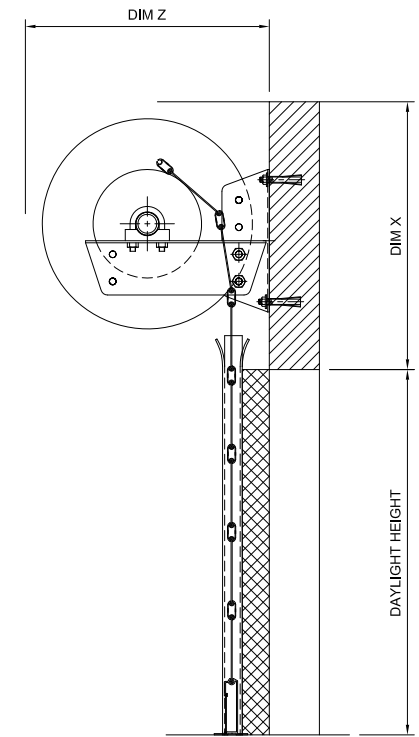

DOOR HEIGHT (m)	HEADROOM (DIM X)	INSIDE PROJECTION BARREL (DIM Z)	GUIDE PACKER SIZE (DIM W)
0 - 1.25	345mm	315mm	0
1.25 - 2.0	375mm	335mm	0
2.0 - 3.0	395mm	360mm	40mm
3.0 - 3.5	395mm	360mm	40mm

CLEARSPAN SHUTTER
SPRING BALANCED - GENERAL ARRANGEMENT

We reserve the right to alter specification without notice and without incurring obligation

MATERIAL - FINISH			CODE No.	SCALE	DRG No.	ISS.
ISS.	DATE	BY		DRAWN APPVD.	TS 08.03.13	CS_SB A