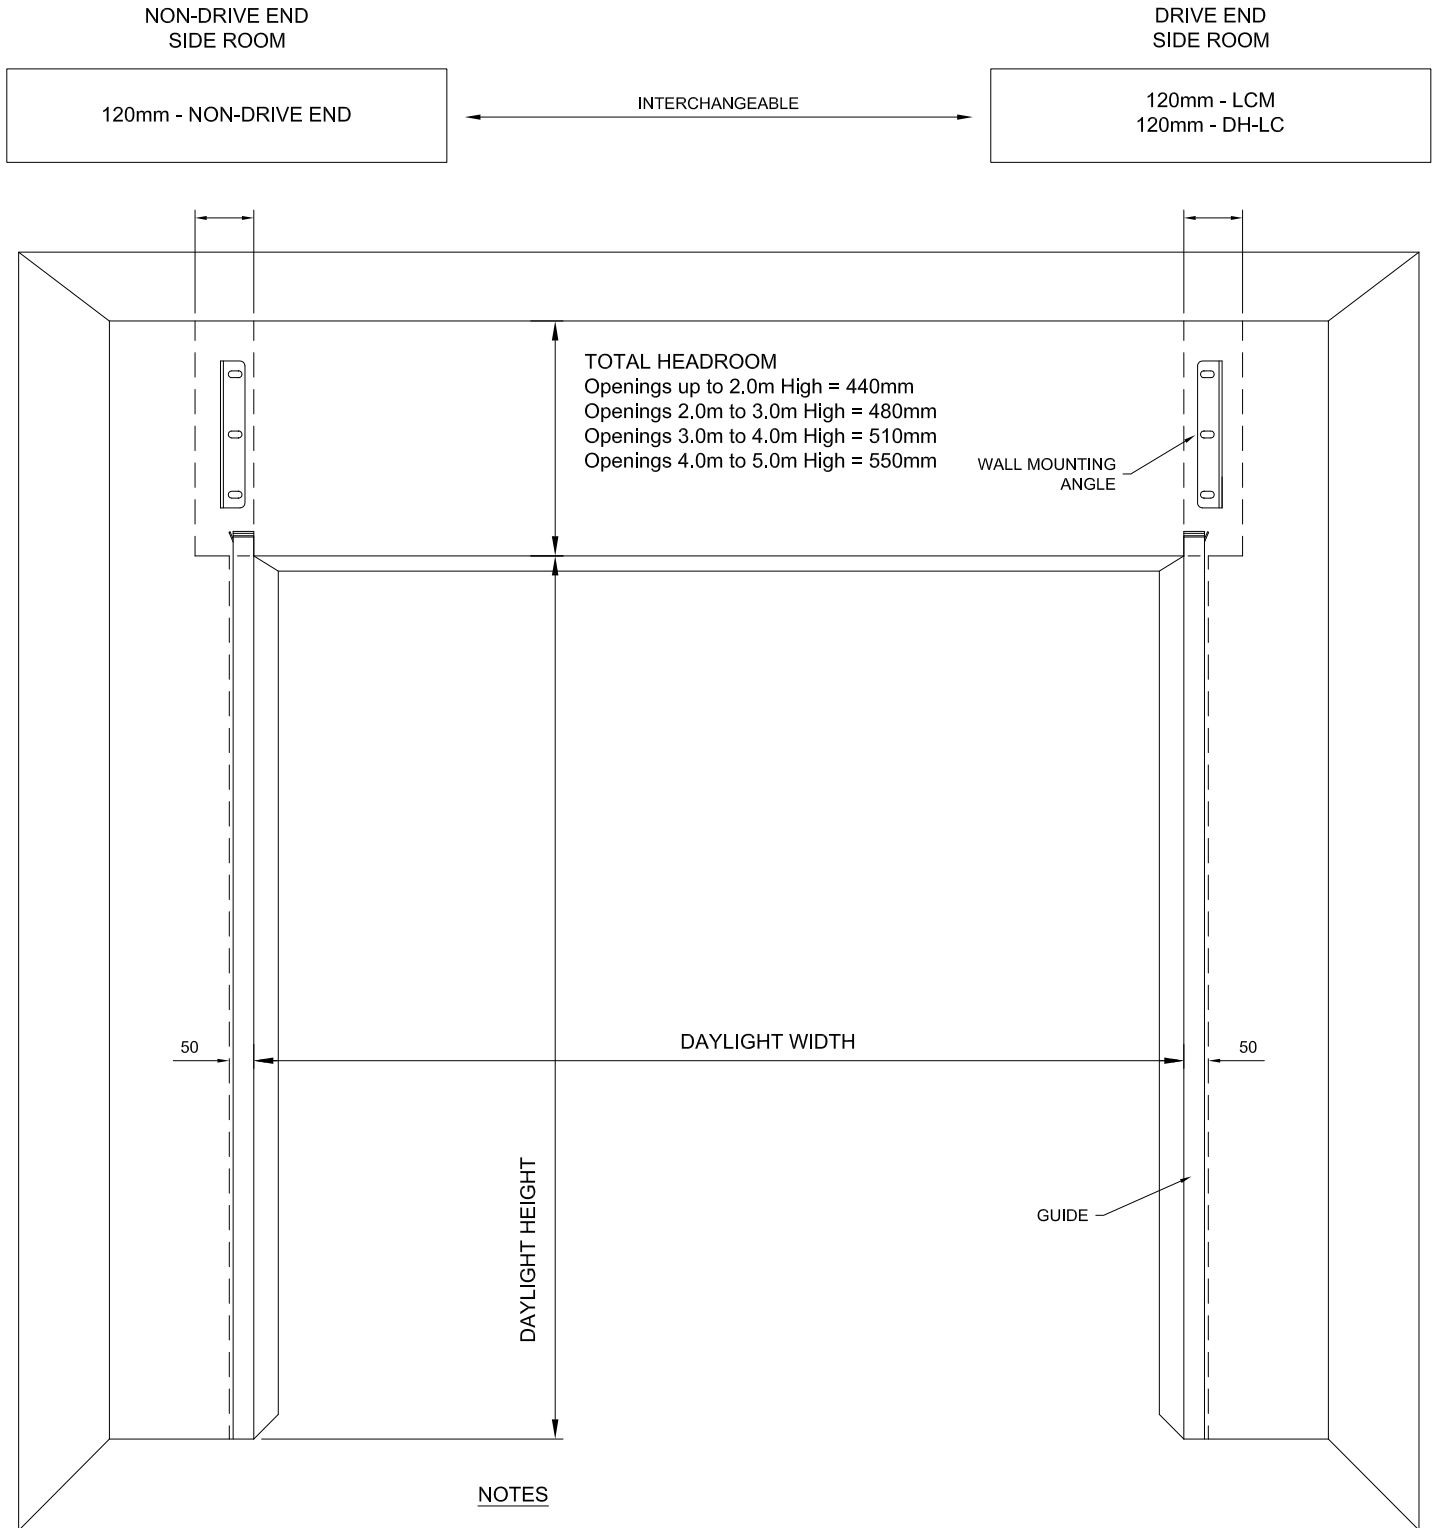

# 19mm TUBE ALUMINIUM GRILLE LOW CYCLE MOTORISED

## WALL CLEARANCE REQUIREMENTS

\* FOR WALL STRUCTURE DETAILS & FIXINGS LAYOUT REFER TO SHEET A12

### NOTES

- STANDARD LAYOUT SHOWN. REFER TO SALES FOR SPECIAL CLEARANCE OPTIONS
- REFER TO THE METALBIT DOORS SECURITY GRILLE & SHUTTER SELECTION CHART FOR MAXIMUM DOOR SIZES