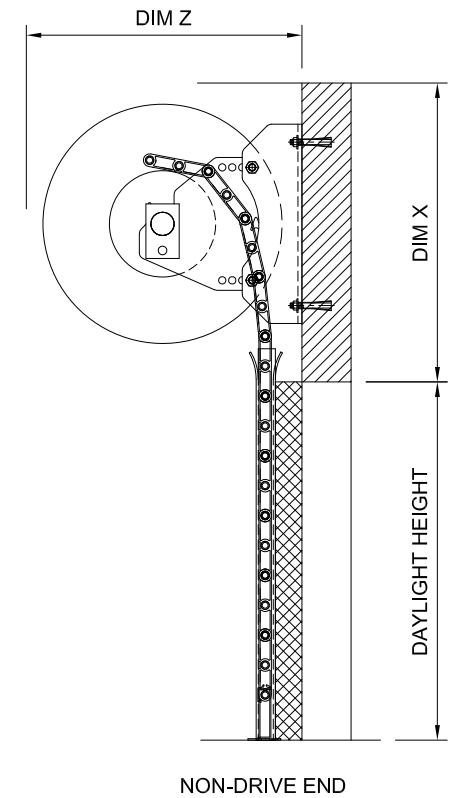

DOOR HEIGHT (m)	HEADROOM (DIM X)	INSIDE PROJECTION BARREL (DIM Z)	GUIDE PACKER SIZE (DIM W)
0 - 1.25	380mm	330mm	0
1.25 - 2.0	410mm	380mm	0
2.0 - 3.0	450mm	415mm	40mm
3.0 - 4.0	500mm	450mm	50mm

12mm TUBE ALUMINIUM GRILLE  
INTERNAL BARREL MOTORISING - GENERAL ARRANGEMENT

MATERIAL - FINISH	CODE No.	SCALE	ISS. DATE	DRG No.	ISS.
		DRAWN TS	05.05.14	12mm_IBM	A
ISS. DATE	BY	APPVD.			